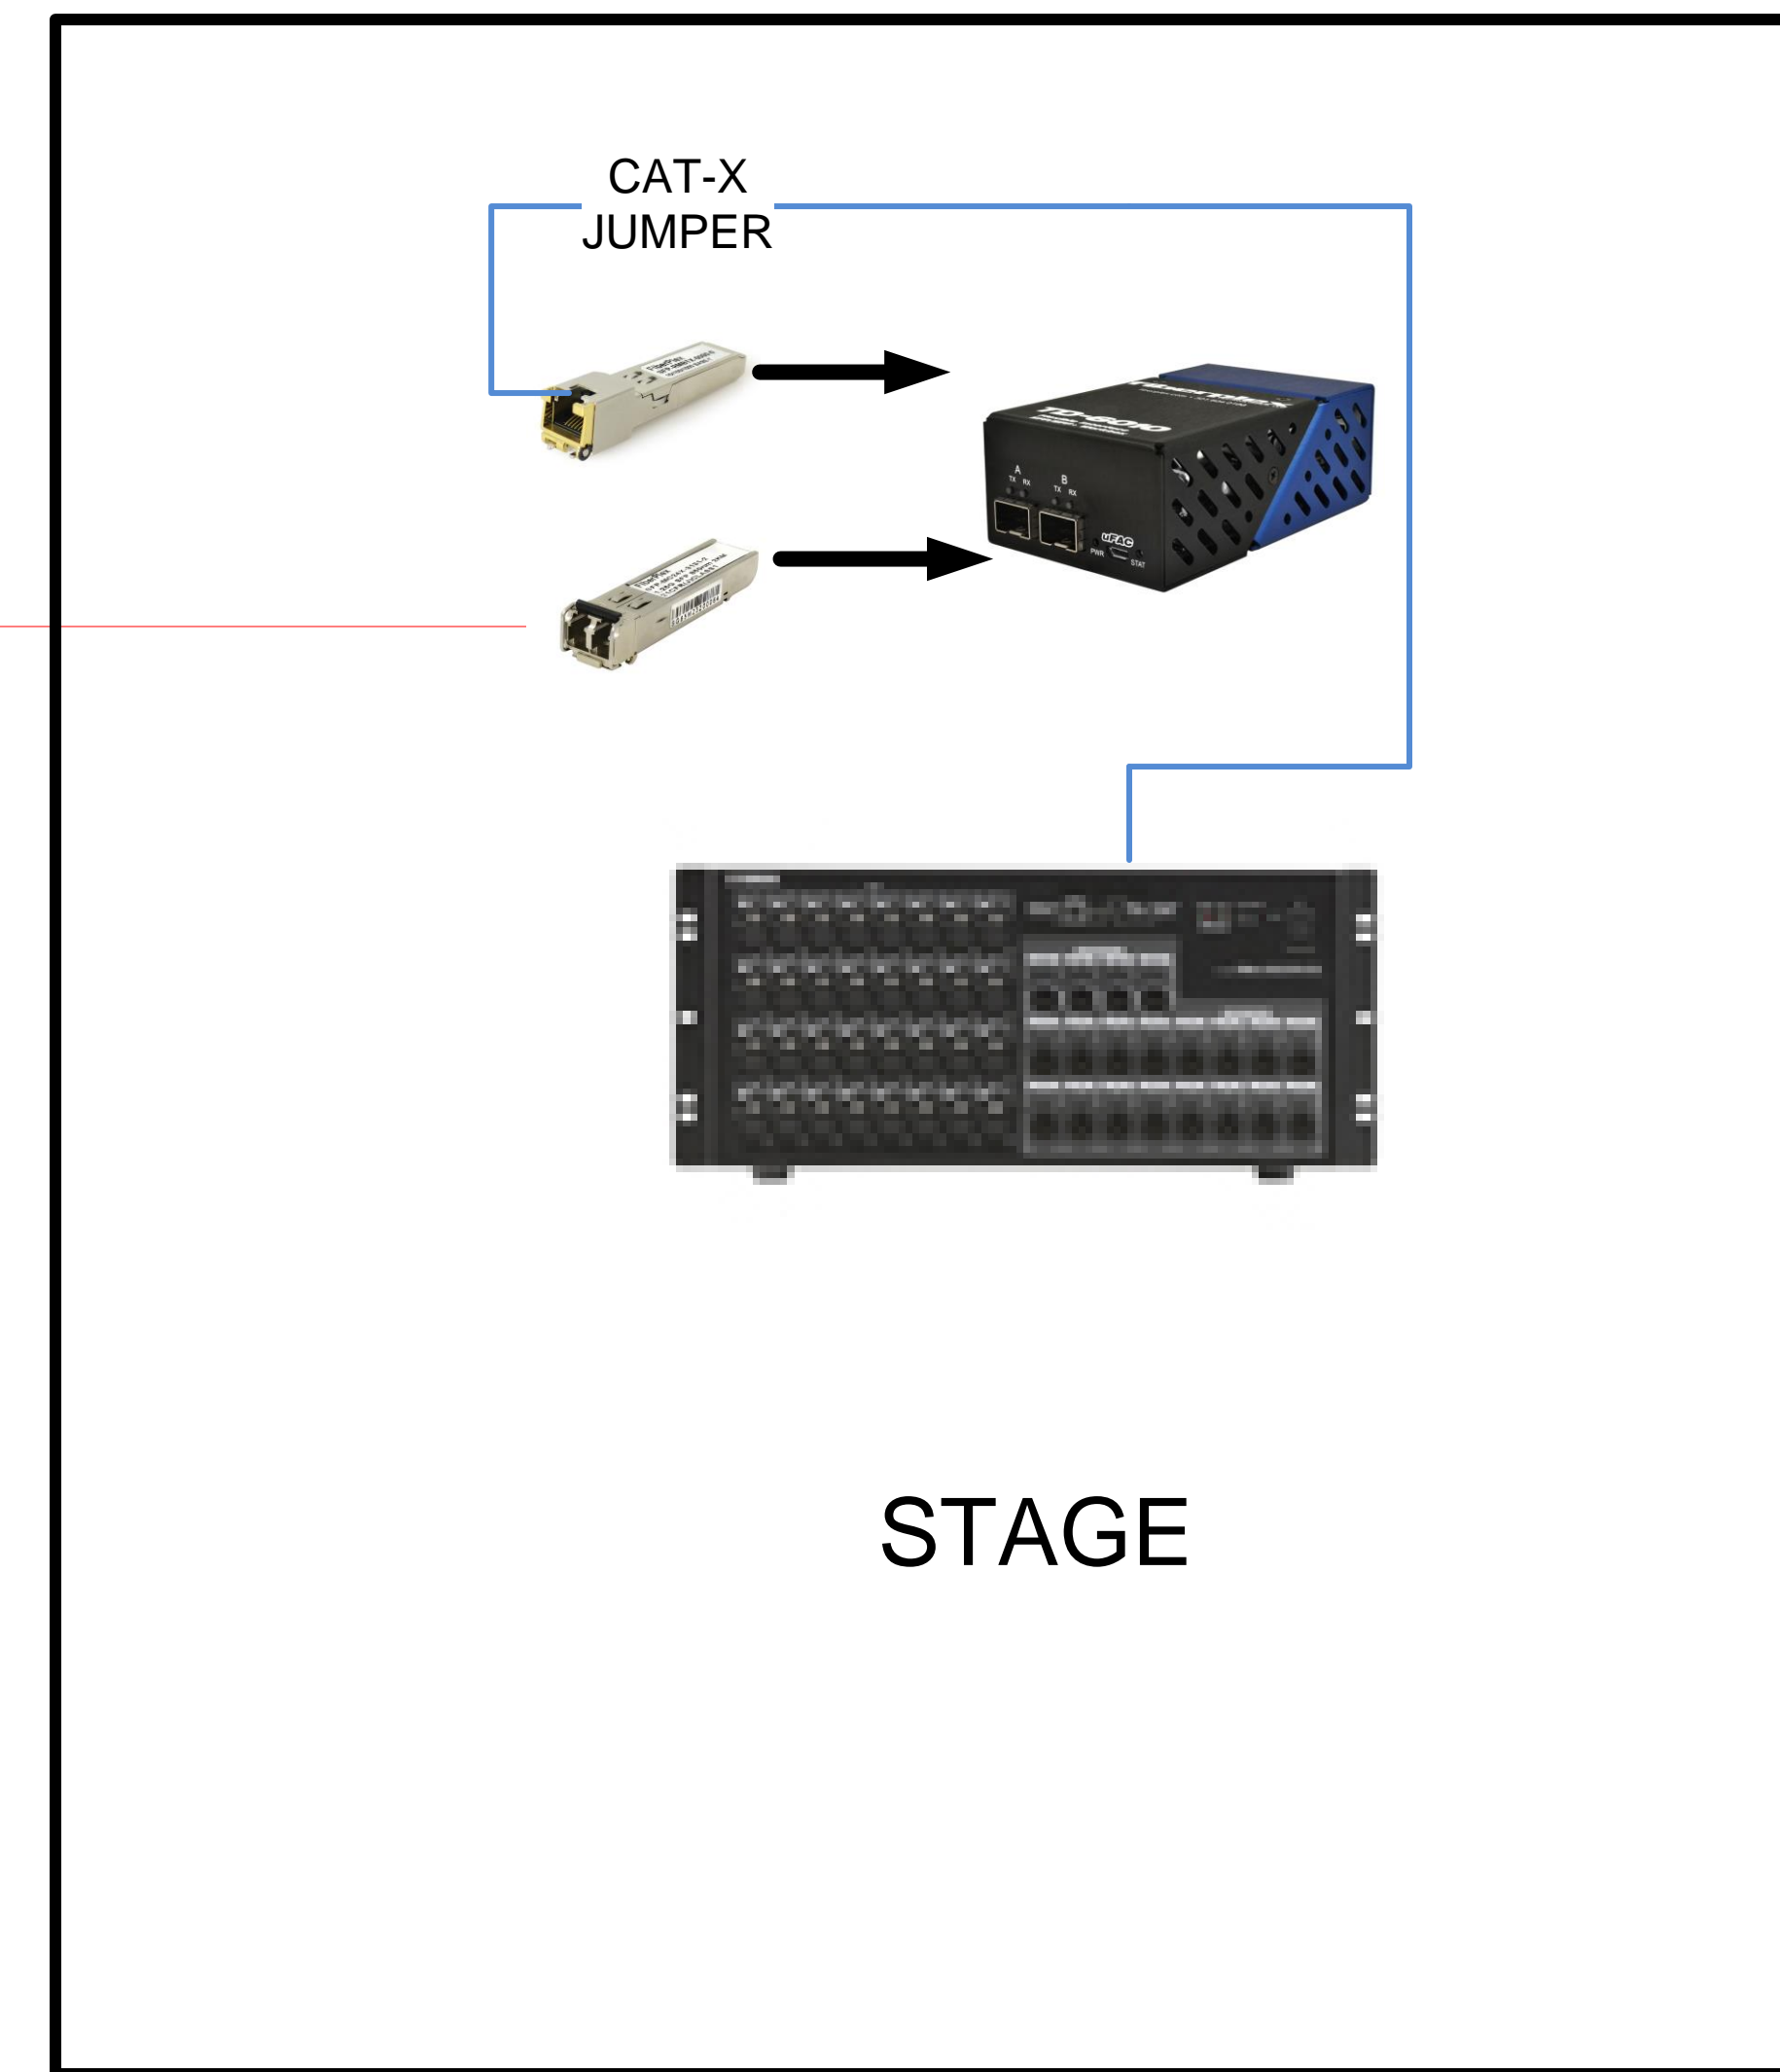

SINGLEMODE 1310NM FIBER

DANTE converted to singlemode fiber, Yamaha CL5 and RIO Stage Box