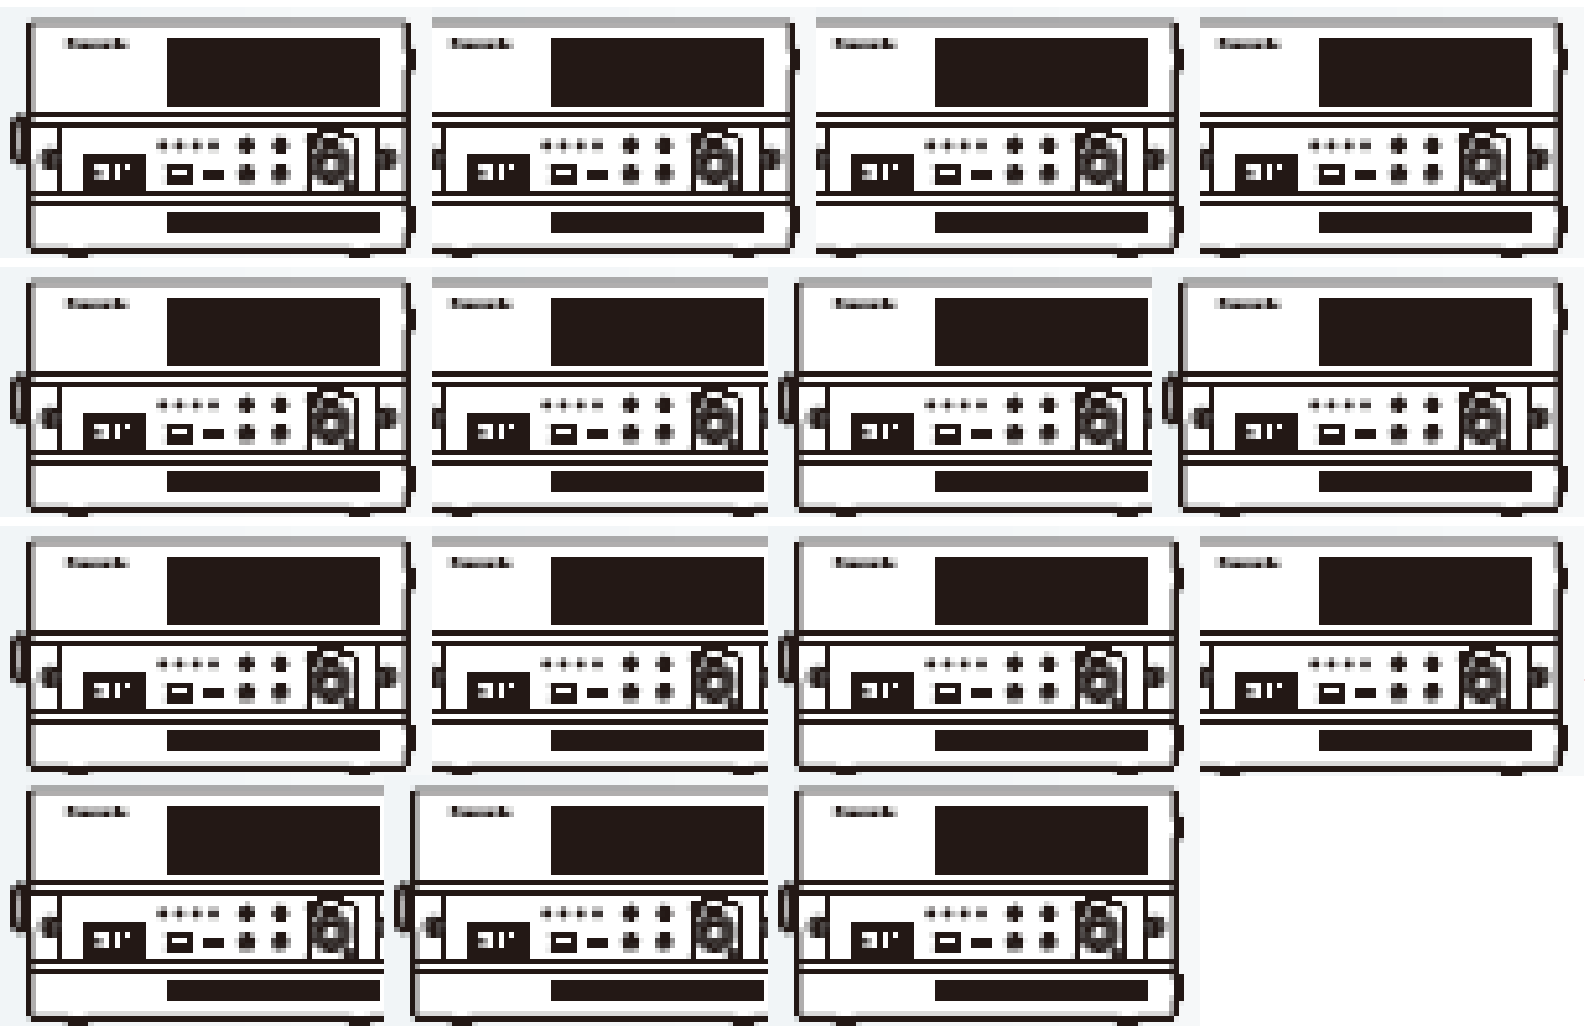

— SMPTE 311B —

— SM FIBER —

SMPTE 311 Hybrid Elimination devices (Telecast, Studio Technologies, Multidyne, Camplex)

CATx GigE

CATx GigE

xx Km of Dark Fiber