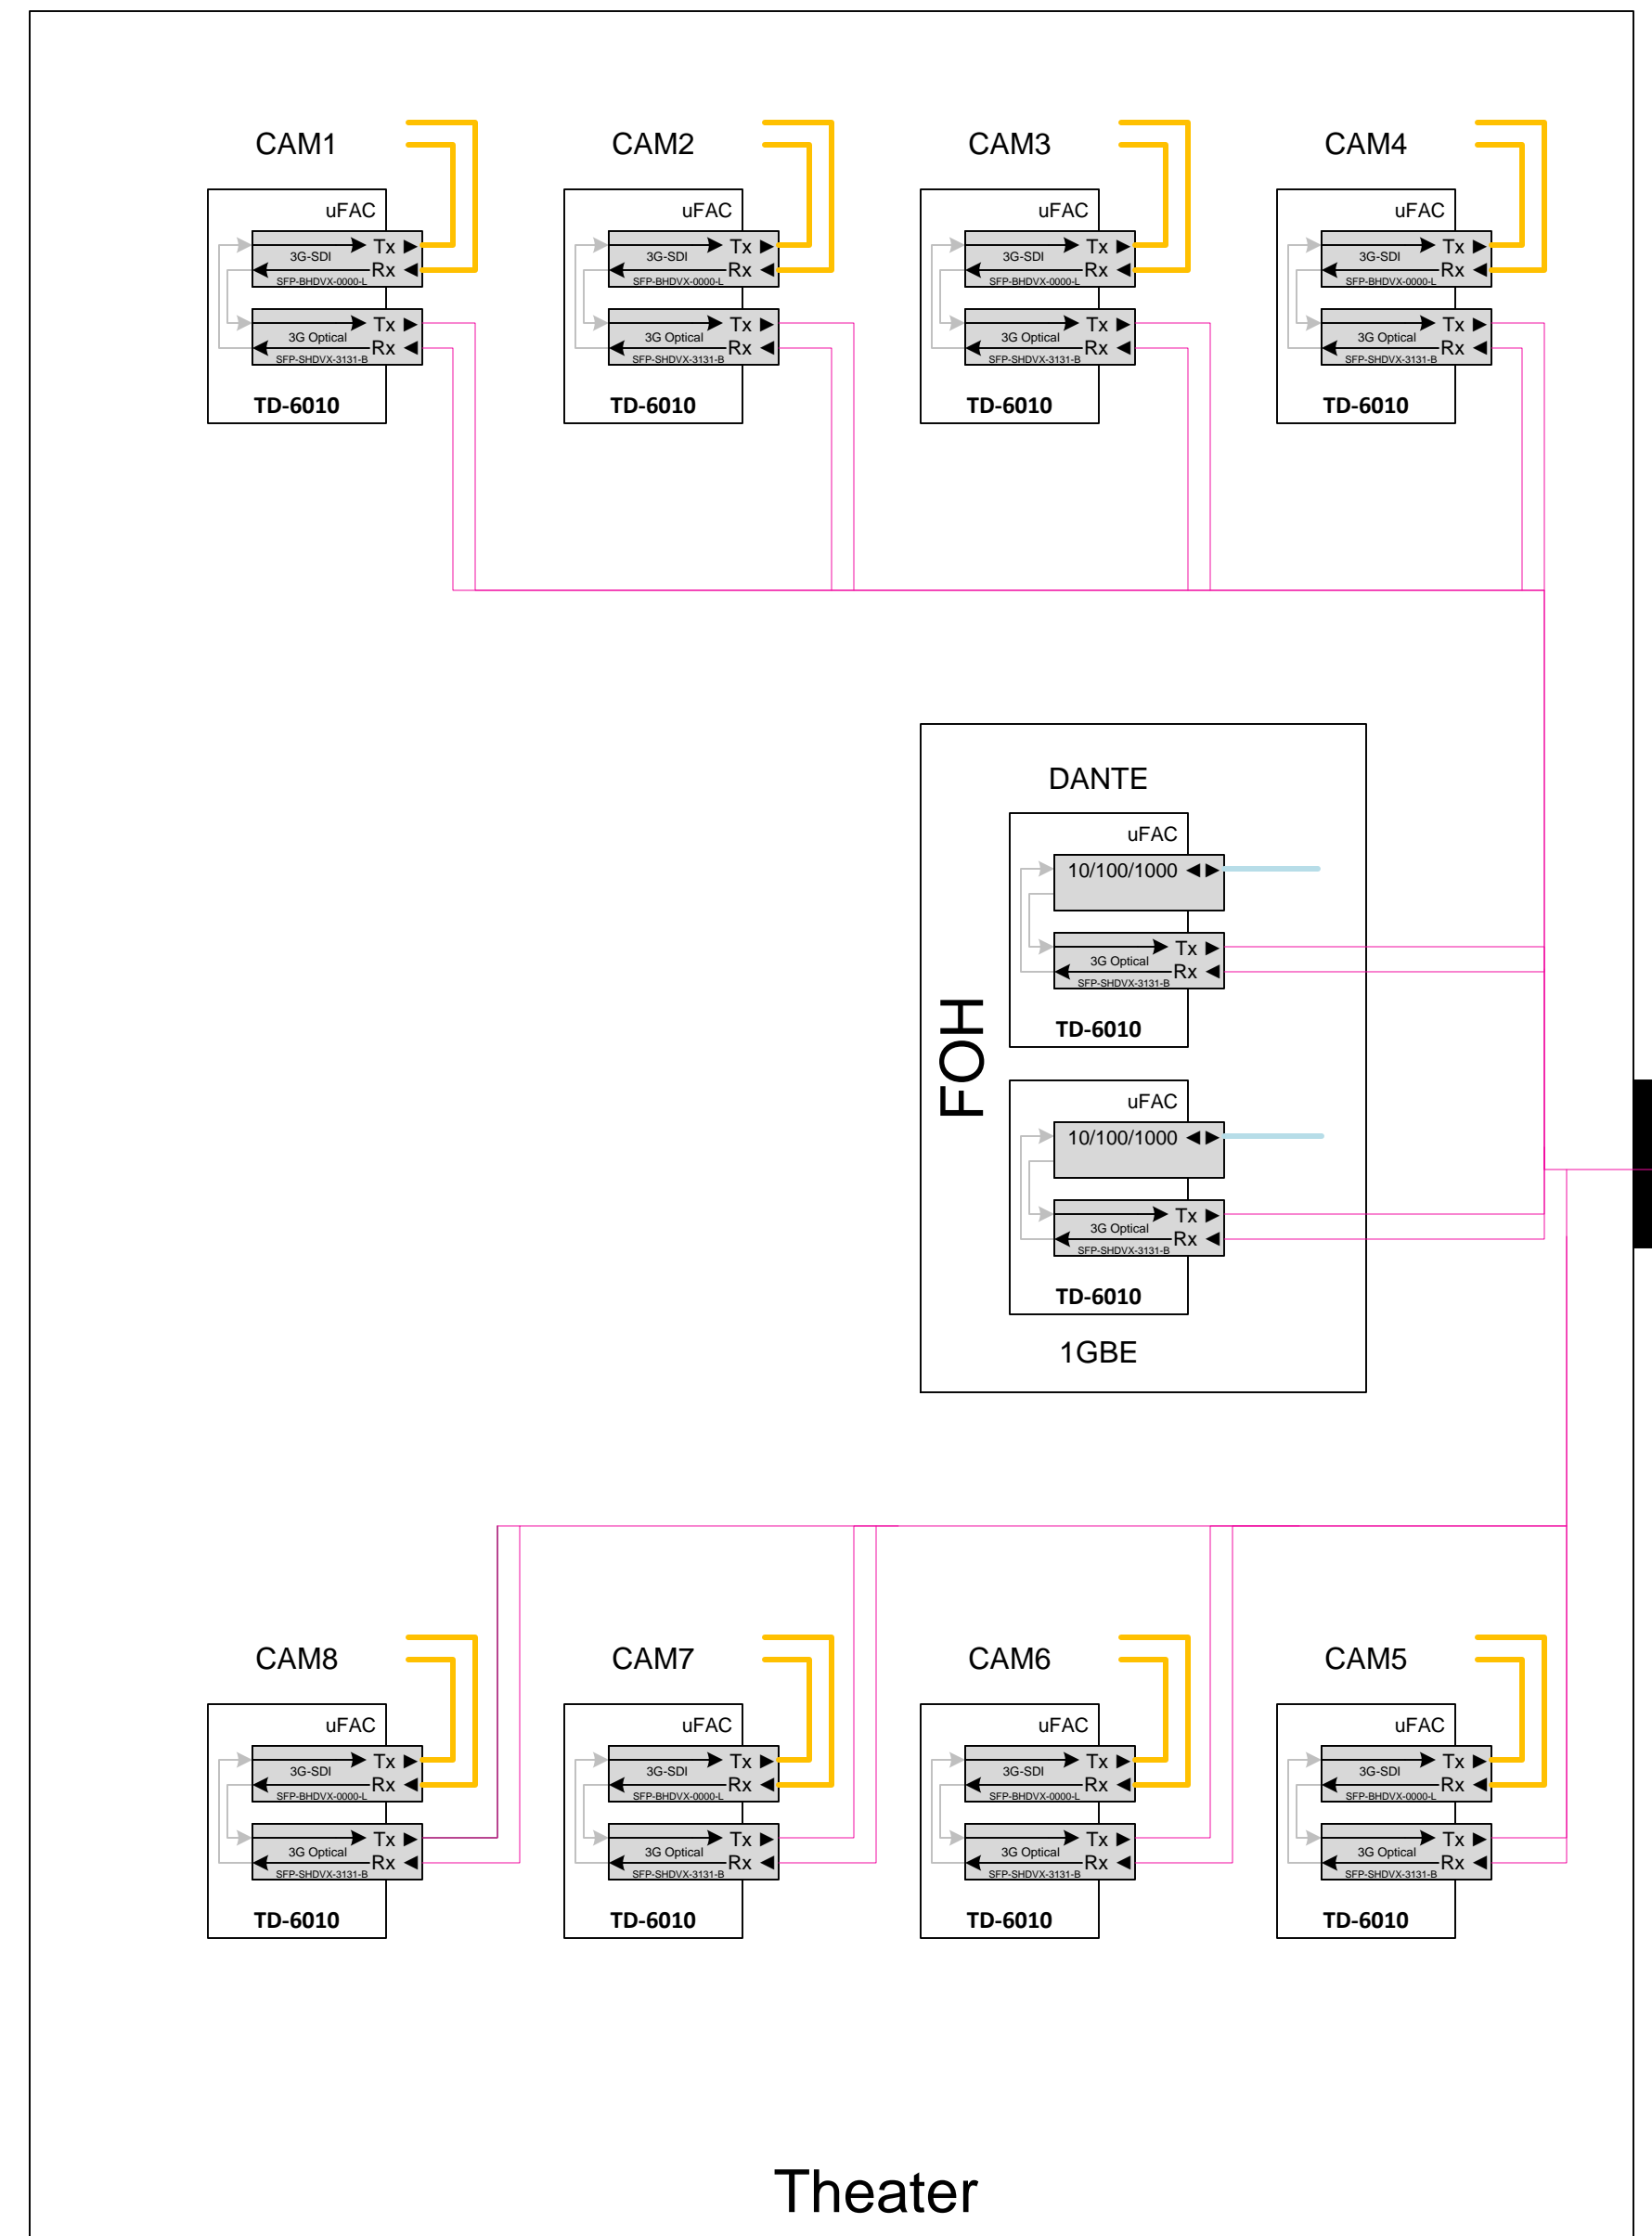

Central Control/Studio

Theater

24 Strands Singlemode Fiber