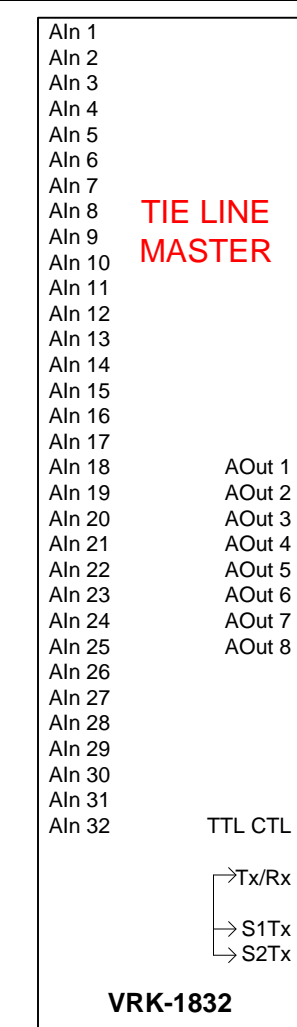

YAMAHA
CL3

16x16 3G-SDI
VIDEO

TRUCK

4 Strand Singlemode Fiber (OpticalCon Quad)

VENUE

TIE LINE
MASTER

RIO
Stagebox

16x16 3G-SDI
VIDEO