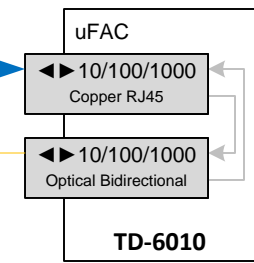

YAMAHA
CL3

16x16 3G-SDI
VIDEO

TRUCK

4 Strand Singlemode Fiber (OpticalCon Quad)

VENUE

TIE LINE
MASTER

RIO
Stagebox

16x16 3G-SDI
VIDEO