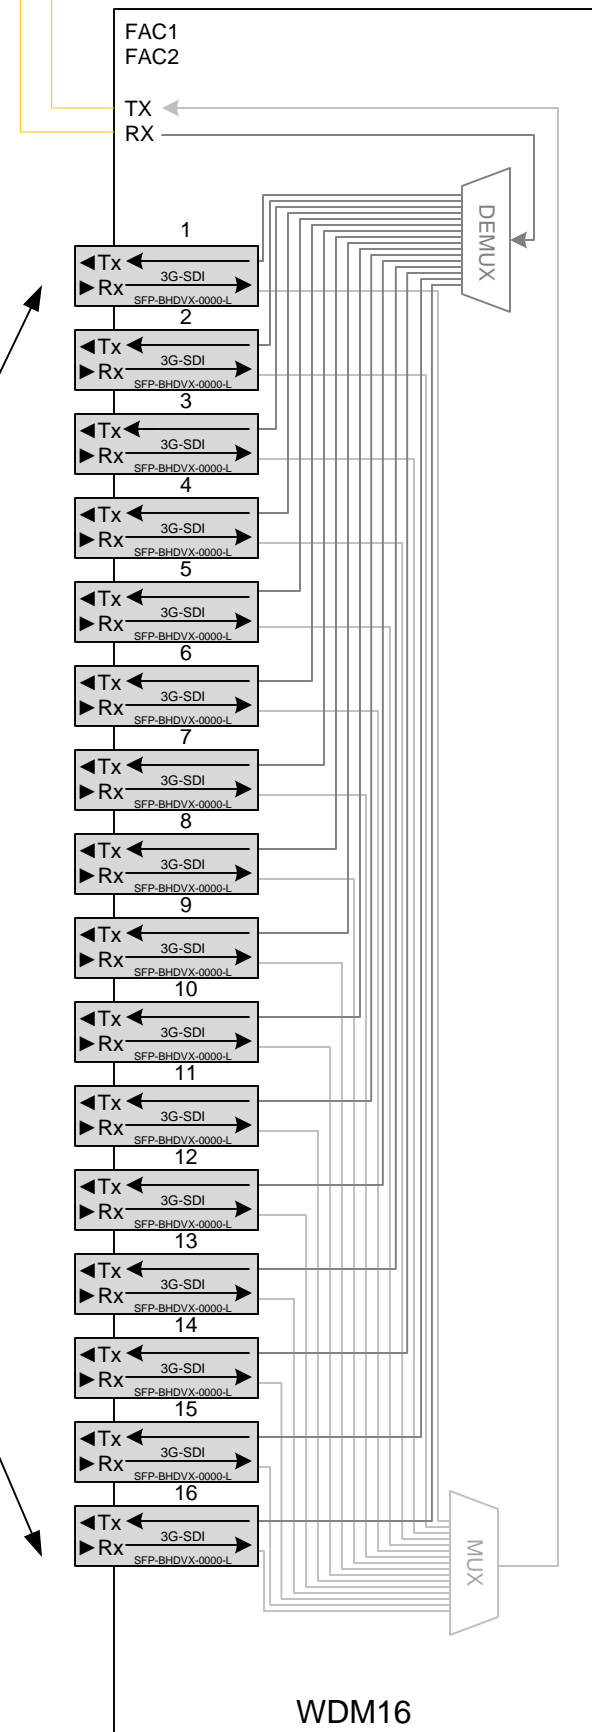

YAMAHA
CL3

16x16 3G-SDI
VIDEO

TRUCK

4 Strand Singlemode Fiber (OpticalCon Quad)

VENUE

TIE LINE
MASTER

RIO
Stagebox

16x16 3G-SDI
VIDEO