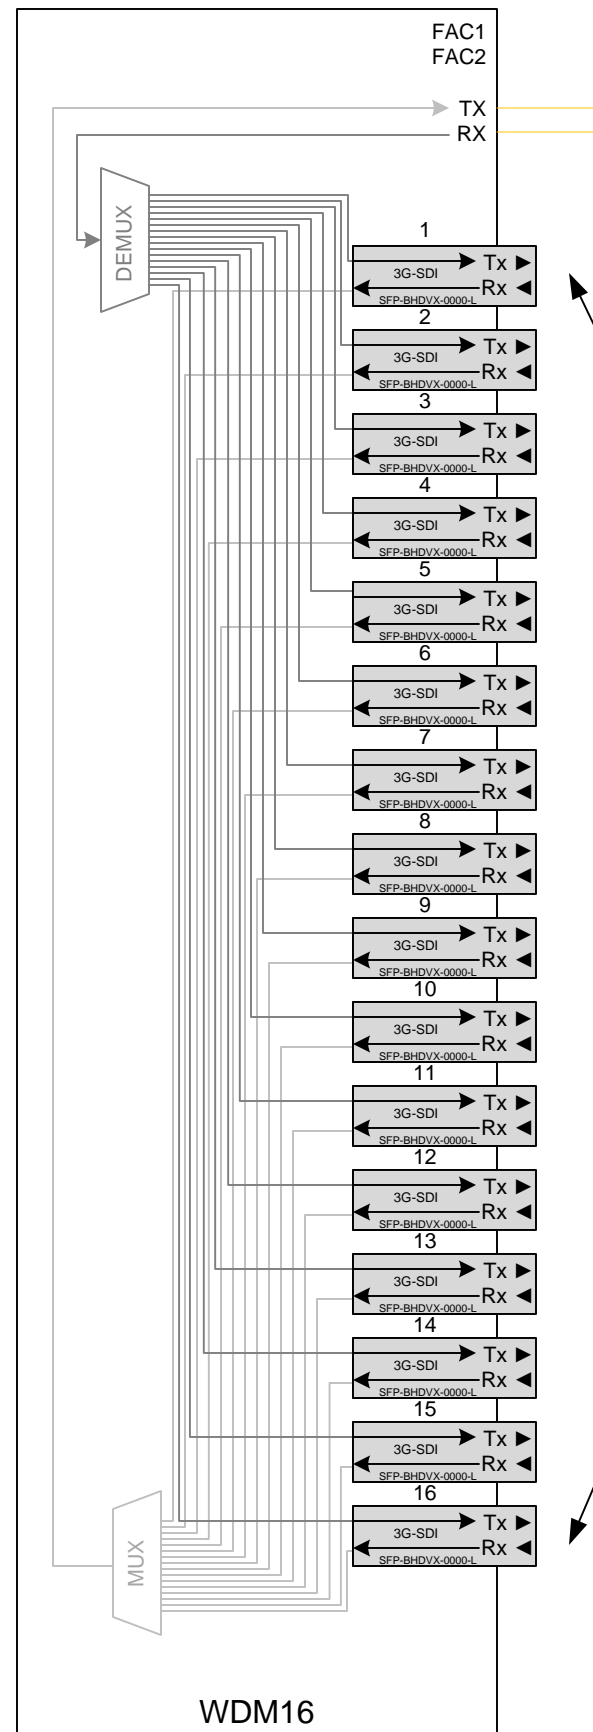

YAMAHA
CL3

16x16 3G-SDI
VIDEO

TRUCK

4 Strand Singlemode Fiber (OpticalCon Quad)

VENUE

TIE LINE
MASTER

RIO
Stagebox

16x16 3G-SDI
VIDEO